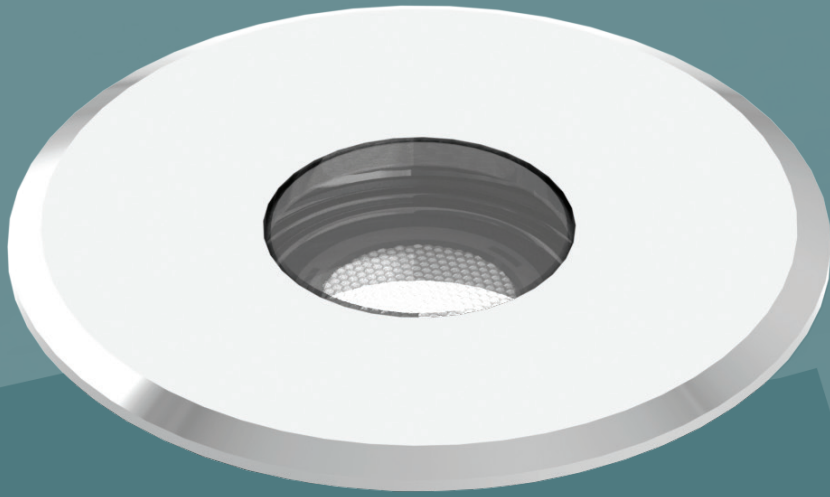

# NEVADA LED

IP67 \* IK09

2700

3000

4000

STAINLESS STEEL TRIM

TOUCHABLE GLASS

50,000+ HOURS